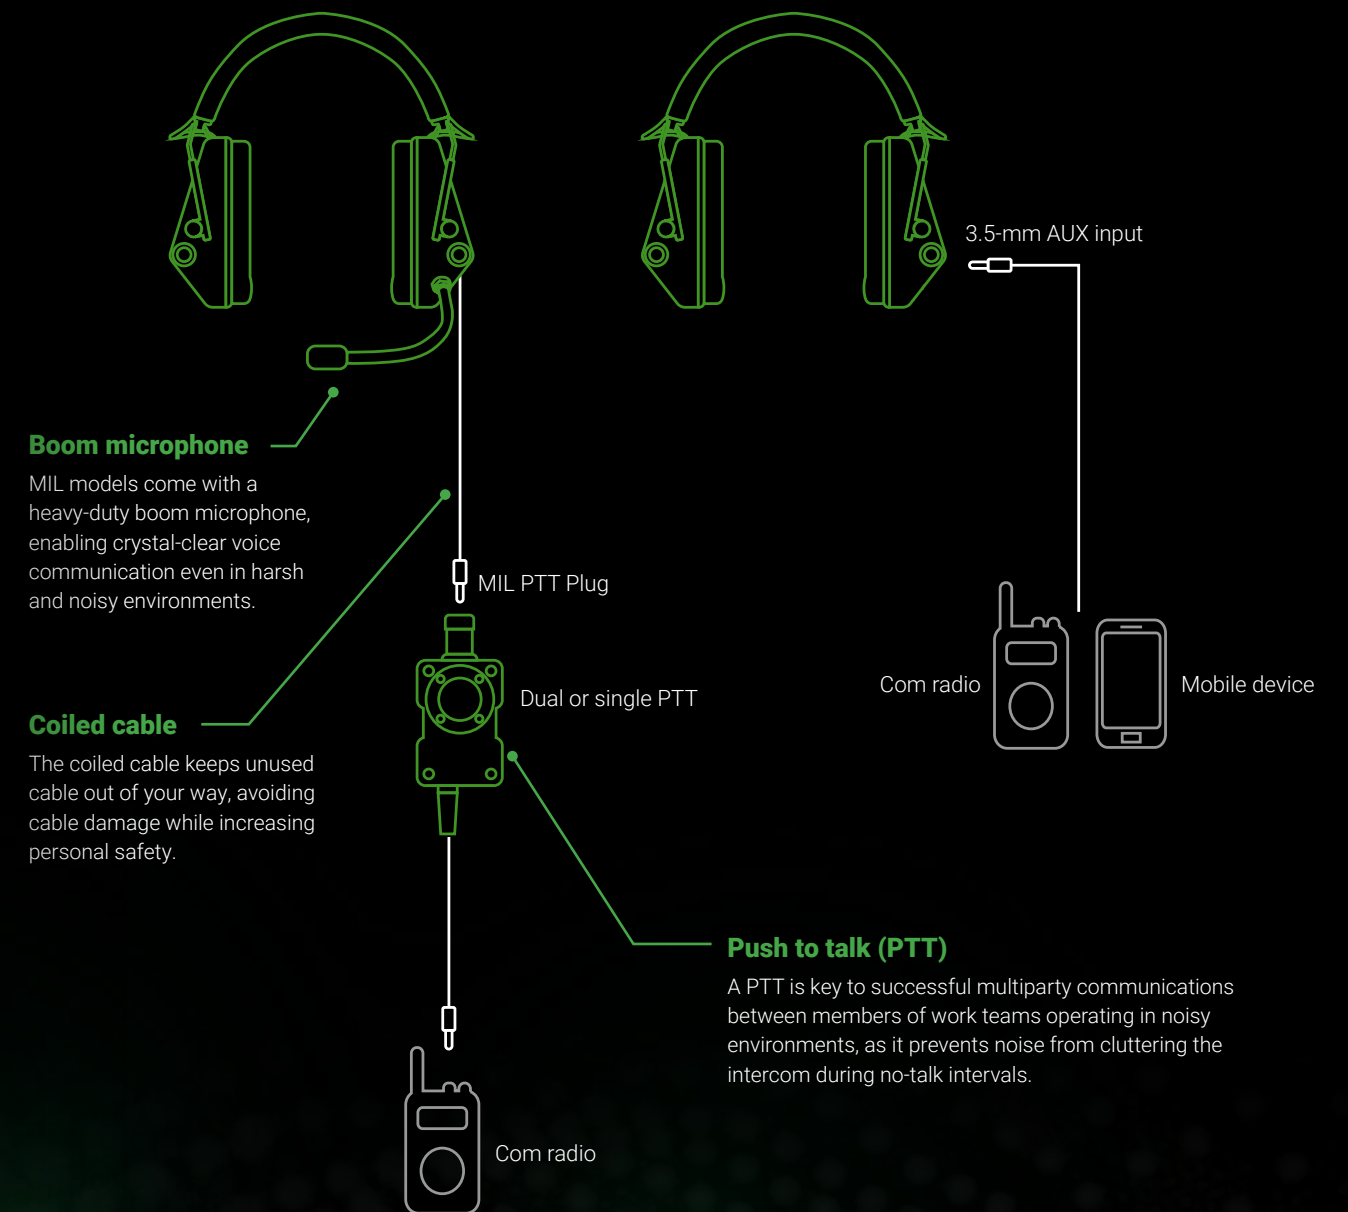

MIL models take Sordin Supreme's legendary ruggedness to the extreme. It's what makes them first choice for all sorts of team activities – from essential infrastructure construction work to tactical police and fire-fighting operations. All characterized by stringent demands for reliability and durability, and where MIL grading of equipment is a prerequisite.

Many of these user groups also share an absolute requirement for uninterrupted team intercom. The audio reproduction must be of high quality and never fail, as clear and uninterrupted voice communications are crucial to safe and efficient operations.

Sordin Supreme MIL is sure to keep your external 2-way radio or other communications system 'always on', including its integrated boom microphone and connected push-to-talk (PTT) device, even in very harsh environments or user situations. Radio frequency interference capability also comes as standard with all Sordin Supreme MIL models.

Any potential weak spot occurring in regular hearing protector design has been reinforced by specially designed heavy-duty components – including the boom microphone, cable connections and push-to-talk (PTT) accessories. Of course, all Sordin Supreme MIL models are water resistant according to MIL classification.

Sordin Supreme MIL

Sordin Supreme