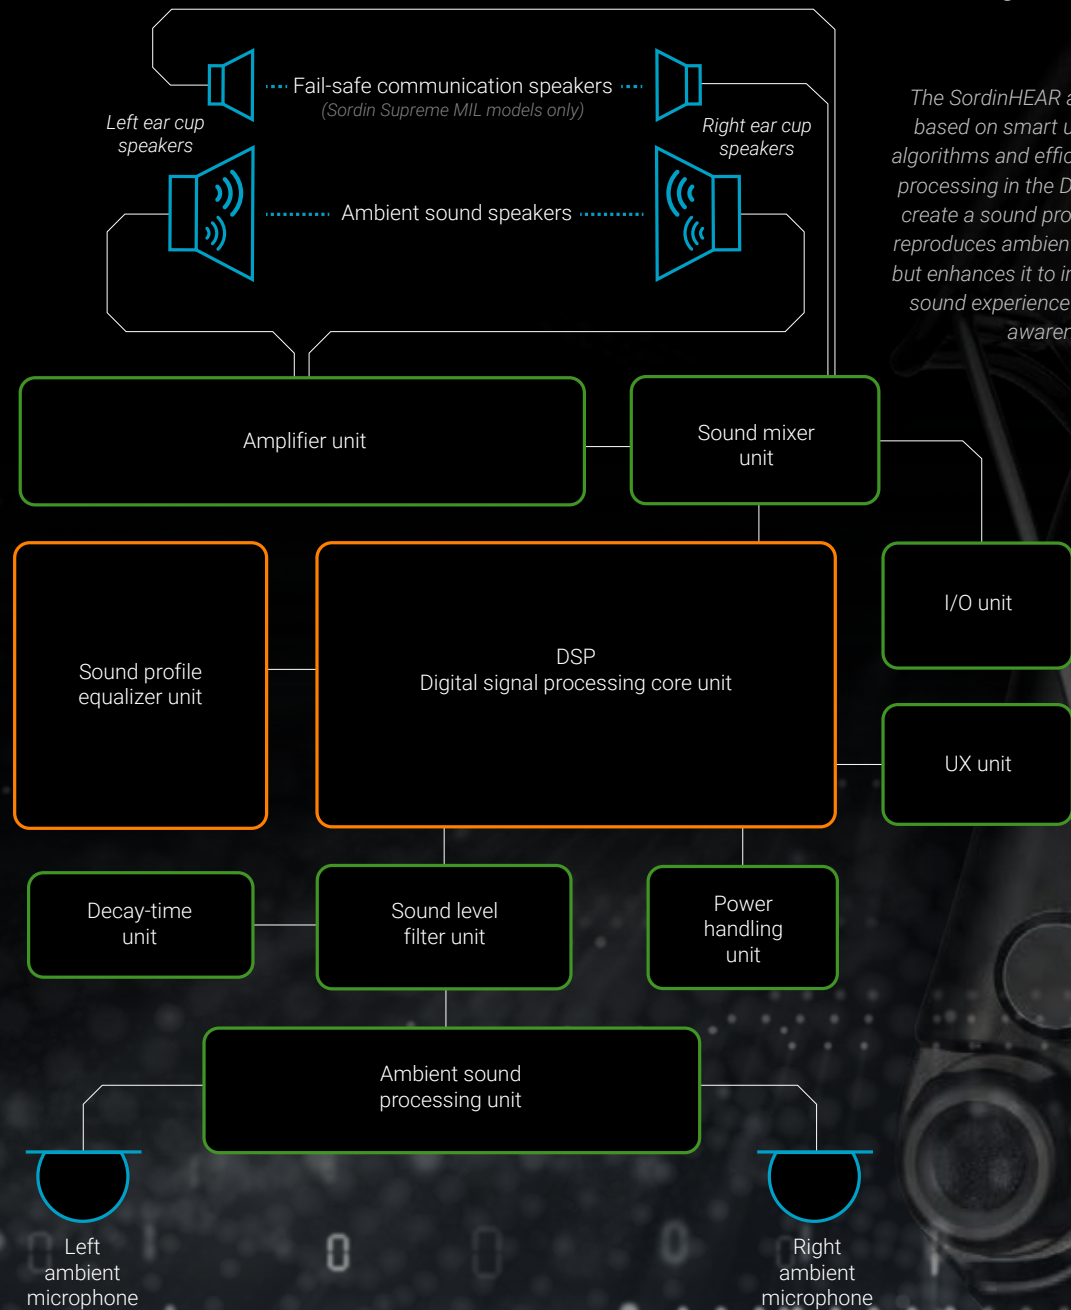

Sordin Supreme was designed to keep on going where others don't. A genuine robustness intuitively sensed by anyone balancing it in their hands. A slim cup design offering you full freedom of movement, while – remarkably enough – providing excellent hearing protection. The tight feeling over the ears, without compromising on your comfort.

SordinHEAR™

The sound of science

The SordinHEAR audio system is based on smart use of software algorithms and efficient digital signal processing in the DSP. This helps to create a sound profile that not only reproduces ambient sound naturally, but enhances it to improve the user's sound experience and situational awareness.

At the heart of Sordin Supreme's legendary sound reproduction is the SordinHEAR™ audio system. The idea behind the concept is to create a sound image so natural it's like not wearing a hearing protector at all. Allowing you to hear surrounding sounds through your ear cups the way they actually sound – in fact, even enhanced. Until a noise peak strikes, that is, then advanced sound compression technology activates instantly to safely protect your hearing.