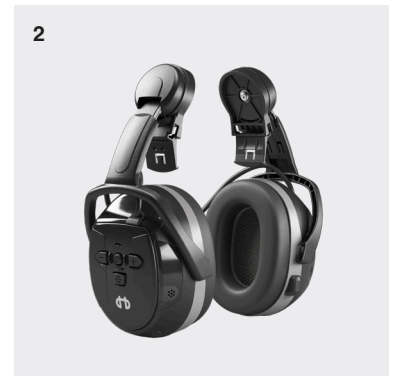

## Bluetooth®.

Hearing protection with Bluetooth® for music streaming. Xstream LD connects via Bluetooth® to your phone for wireless music streaming and phone calls. Your hearing is protected while you enjoy your favourite music with excellent sound quality, and the built-in speech microphone allows you to make phone calls.

### 1. Xstream LD Headband

Article nr: 48001-001

### 2. Xstream LD Helmet Mount

Article nr: 48101-001

1

2